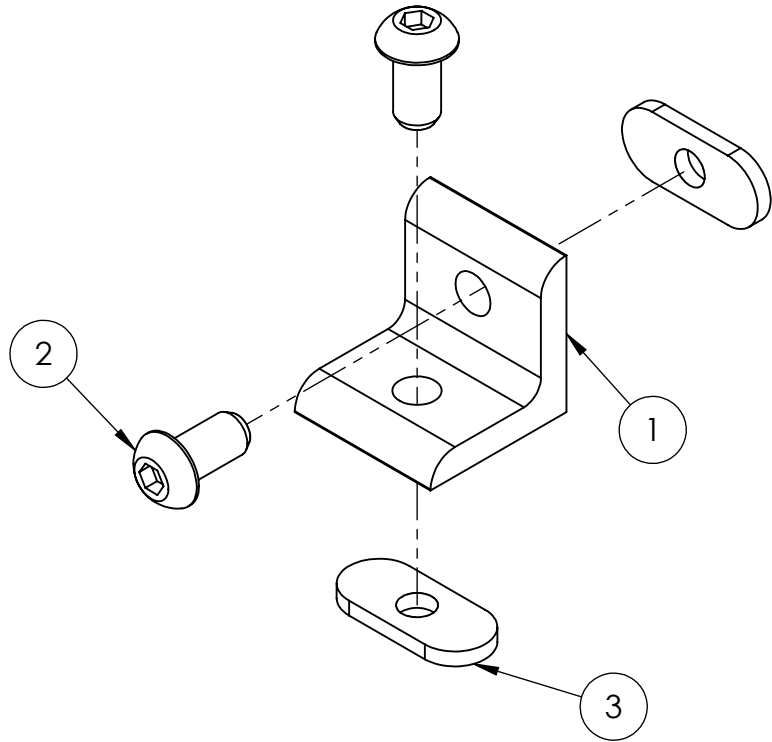

ITEM NO.	PART NUMBER	DESCRIPTION	QTY.
1	EML2322L-OTS12	80/20 90 Degree Angle Bracket	1
2	EML2322L-OTS7	1/4-20 X 1/2 inch BHCS	2
3	EML2322L-OTS6	1/4-20 T-Nut	2

NOTES:
 1. DIMS IN INCHES
 2. QTY IN BOM

TITLE:
80-20 90 Degree Bracket Assy

DRAWN I. WIDJAJA

DESIGNED I. WIDJAJA

TOLERANCE UNLESS NOTED				SIZE	DWG. NO.	REV
DIMENSION TYPE	PLACES IN DIMENSION					
	0.0	0.00	0.000	A	EML2322L-A-OTS2	A
LOCATIONAL	±0.050	±0.020	±0.005			
ANGULAR	±5	±2	±0.5			

SCALE: 1:1

SHEET 1 OF 1